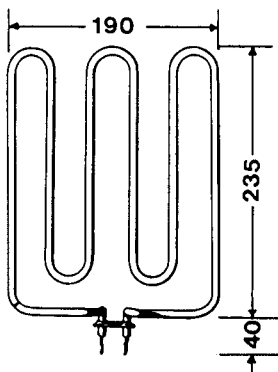

10" x 8" Commercial

Cat No. 9502
2200 Watt Grill Boiler
Suits - Sterlec/Waldorf and Austheat
Email - 822339/822897