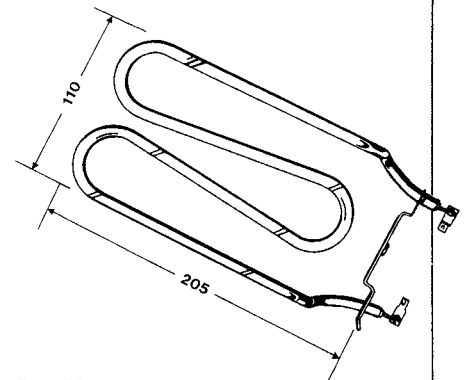

Miscellaneous

Cat No. 9519
800 Watt Grill Boiler
Suits Roden
Email 821981