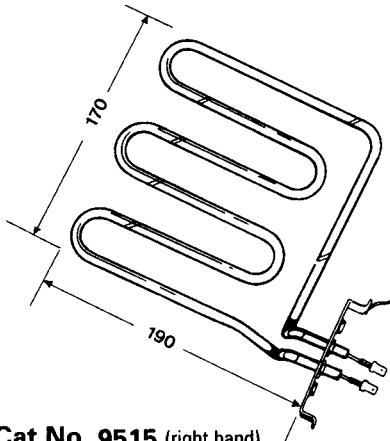

Miscellaneous

Cat No. 9515 (right hand)
1200 Watt Grill Boiler
Suits Roden
Email - 2439G1