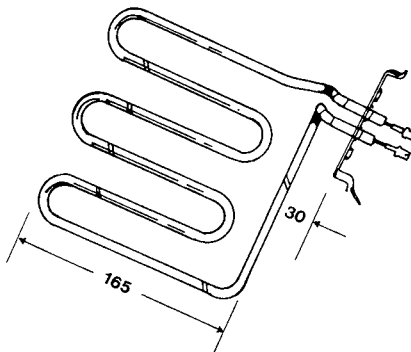

Miscellaneous

Cat No. 2475
600 Watt Grill Boiler
Suits - Metters
Email - 9994

Miscellaneous

Cat No. 9515 (right hand)
1200 Watt Grill Boiler
Suits Roden
Email - 2439G1

Miscellaneous

Cat No. 9516 (left hand)
1200 Watt Grill Boiler
Suits Roden
Email 2438G1