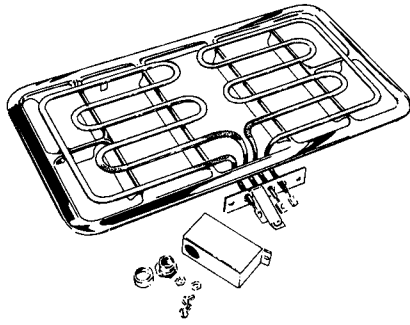

15" x 7" Plug In

Cat No. 2489
2400 Watt Grill Boiler
Suits W/House, New World, Email - 820351
Socket 2489-20

15" x 7" Plug In

Cat No. 4058-10 (limited availability)
2400 Watt Grill Boiler
Suits Chef, Blackwell/IXL
(no socket available)

15" x 7" Plug In

Cat No. 9514
2400 Watt Grill Boiler
Suits W/House, Simpson, New World
Email - 821296
Socket 9514-20

15" x 7" Fixed

Cat No. 178
2400 Watt Grill Boiler
Email - 101961

15" x 7" Fixed

Cat No. 1908G2
2400 Watt Grill Boiler
- Email