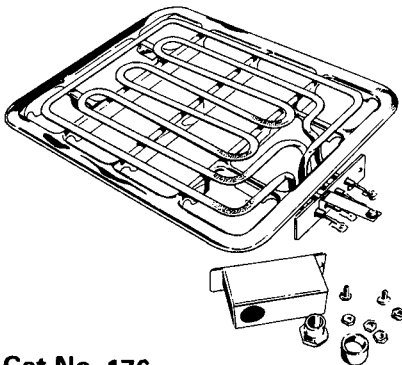

10" x 8" Plug In

Cat No. 1405-10
2000 Watt Grill Boiler
Simpson-Email 821869
Socket to suit 1401-20

10" x 8" Plug In

Cat No. 821539
2000 Watt Grill Boiler - Email
Socket to suit 821543

10" x 8" Plug In

Cat No. 822718
2000 Watt Grill Boiler - Email
Socket to suit 1401-20

10" x 8" Plug In

Cat No. 9692
2000 Watt Grill Boiler - Email - 2370
Socket to suit 1748-20

10" x 8" Fixed

Cat No. 1044-10
2000 Watt Grill Boiler

10" x 8" Fixed

Cat No. 1238G1
2000 Watt Grill Boiler - Email
Dress Ring 2047G2

10" x 8" Fixed

Cat No. 176
2000 Watt Grill Boiler - Email
1026G1 and 1026G2
Dress Ring 2047G2

10" x 8" Fixed

Cat No. 2300G2
2000 Watt Grill Boiler - Email

10" x 8" Fixed

Cat No. 2347G1 (screw terminal)
2000 Watt Grill Boiler
Cat No. 2347G2 (spade terminal)
2000 Watt Grill Boiler - Email